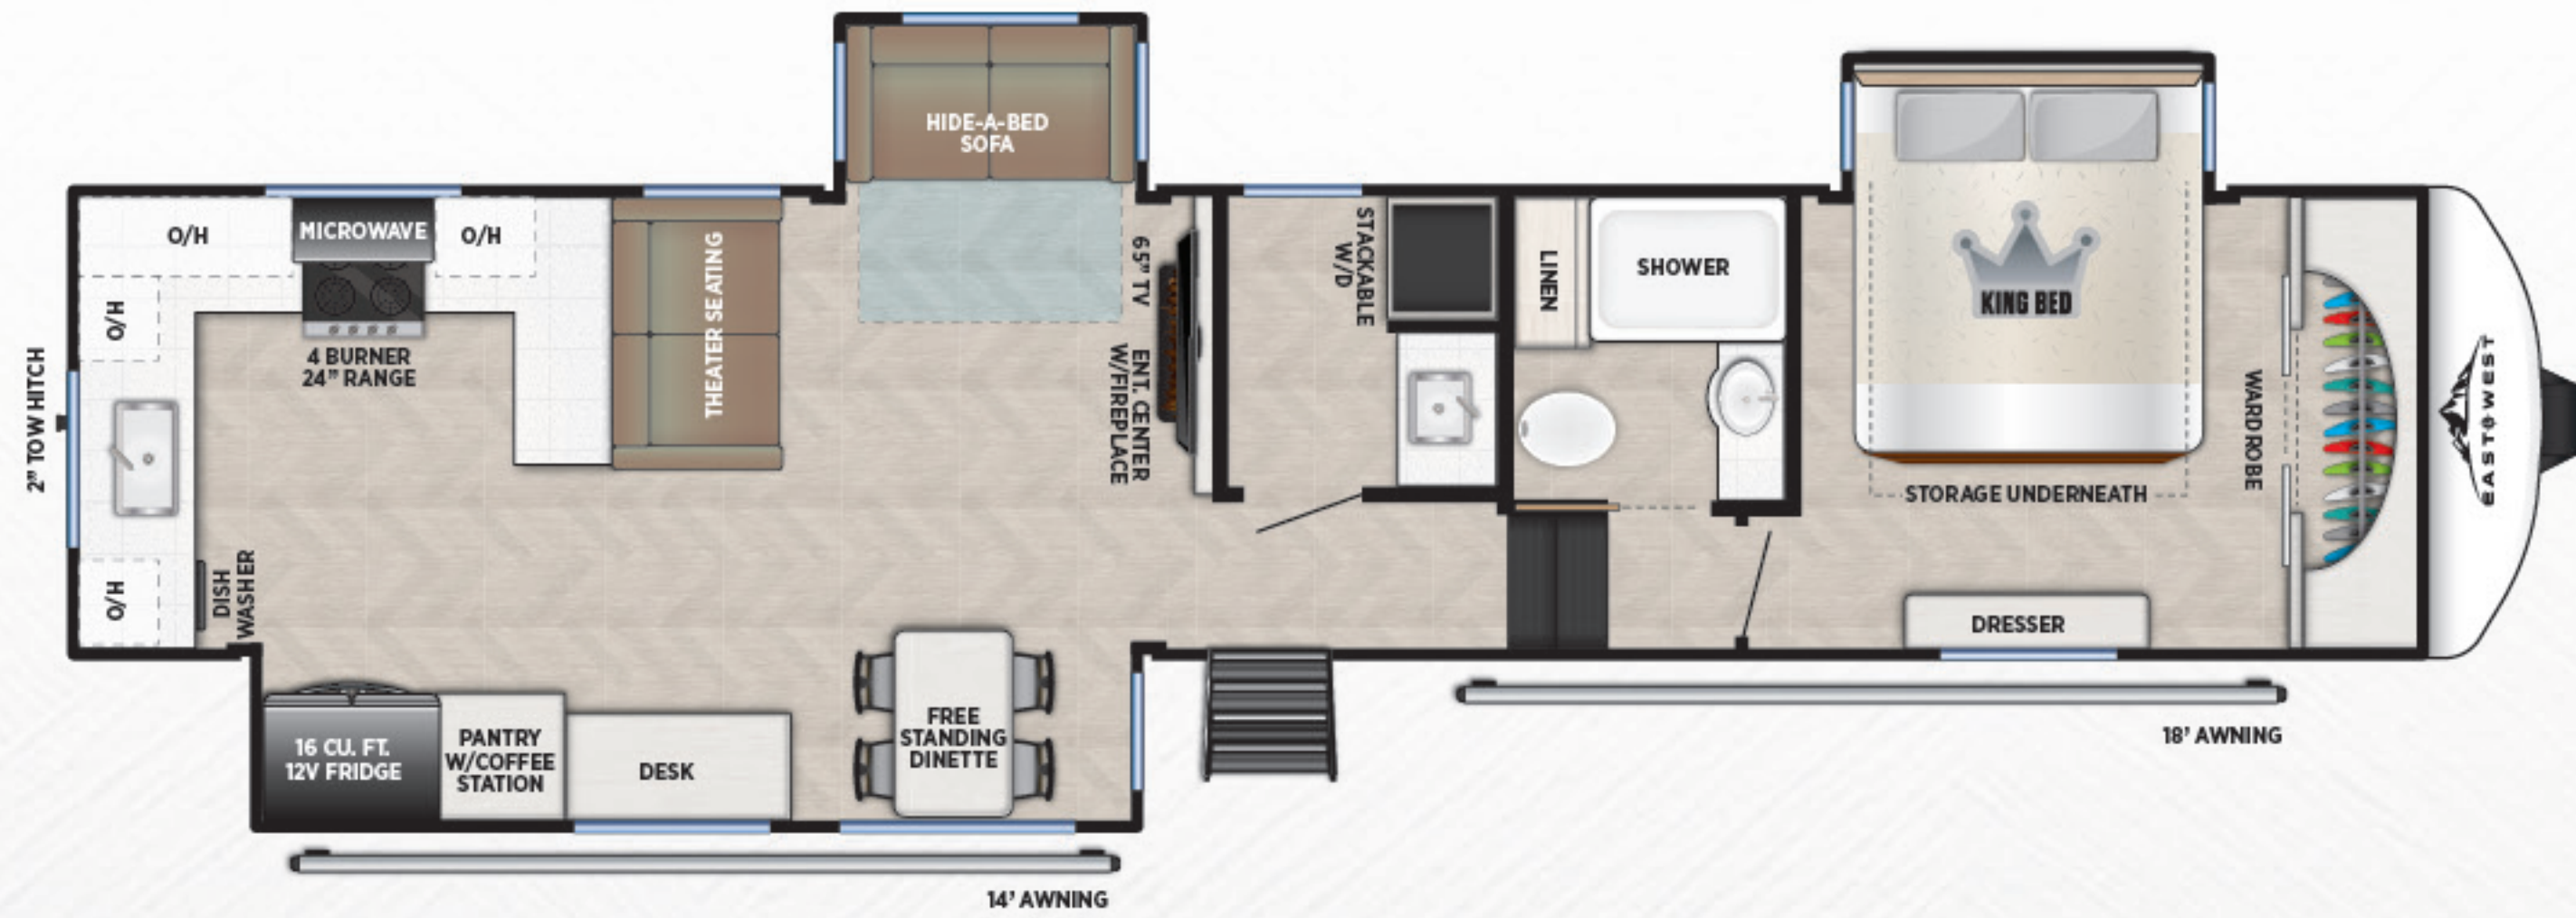

BLACKTHORN

FIFTH WHEELS

2990MK

UVW (lbs)	CCC	HITCH	LENGTH
10864	3316	2180	35' 0"

3750LK

UVW (lbs)	CCC	HITCH	LENGTH
12619	3501	2120	40' 10"

3820DSL

UVW (lbs)	CCC	HITCH	LENGTH
13439	2911	2350	41' 11"

3865FLR

UVW (lbs)	CCC	HITCH	LENGTH
12444	3876	2320	41' 11"

3880RBDB

UVW (lbs)	CCC	HITCH	LENGTH
13019	3201	2220	42' 1"

BLACKTHORN

HALF-TON FIFTH WHEELS

229RK			
UVW (lbs)	CCC	HITCH	LENGTH
7324	2621	1145	28' 1"

279BH			
UVW (lbs)	CCC	HITCH	LENGTH
8579	2941	1320	32' 11"