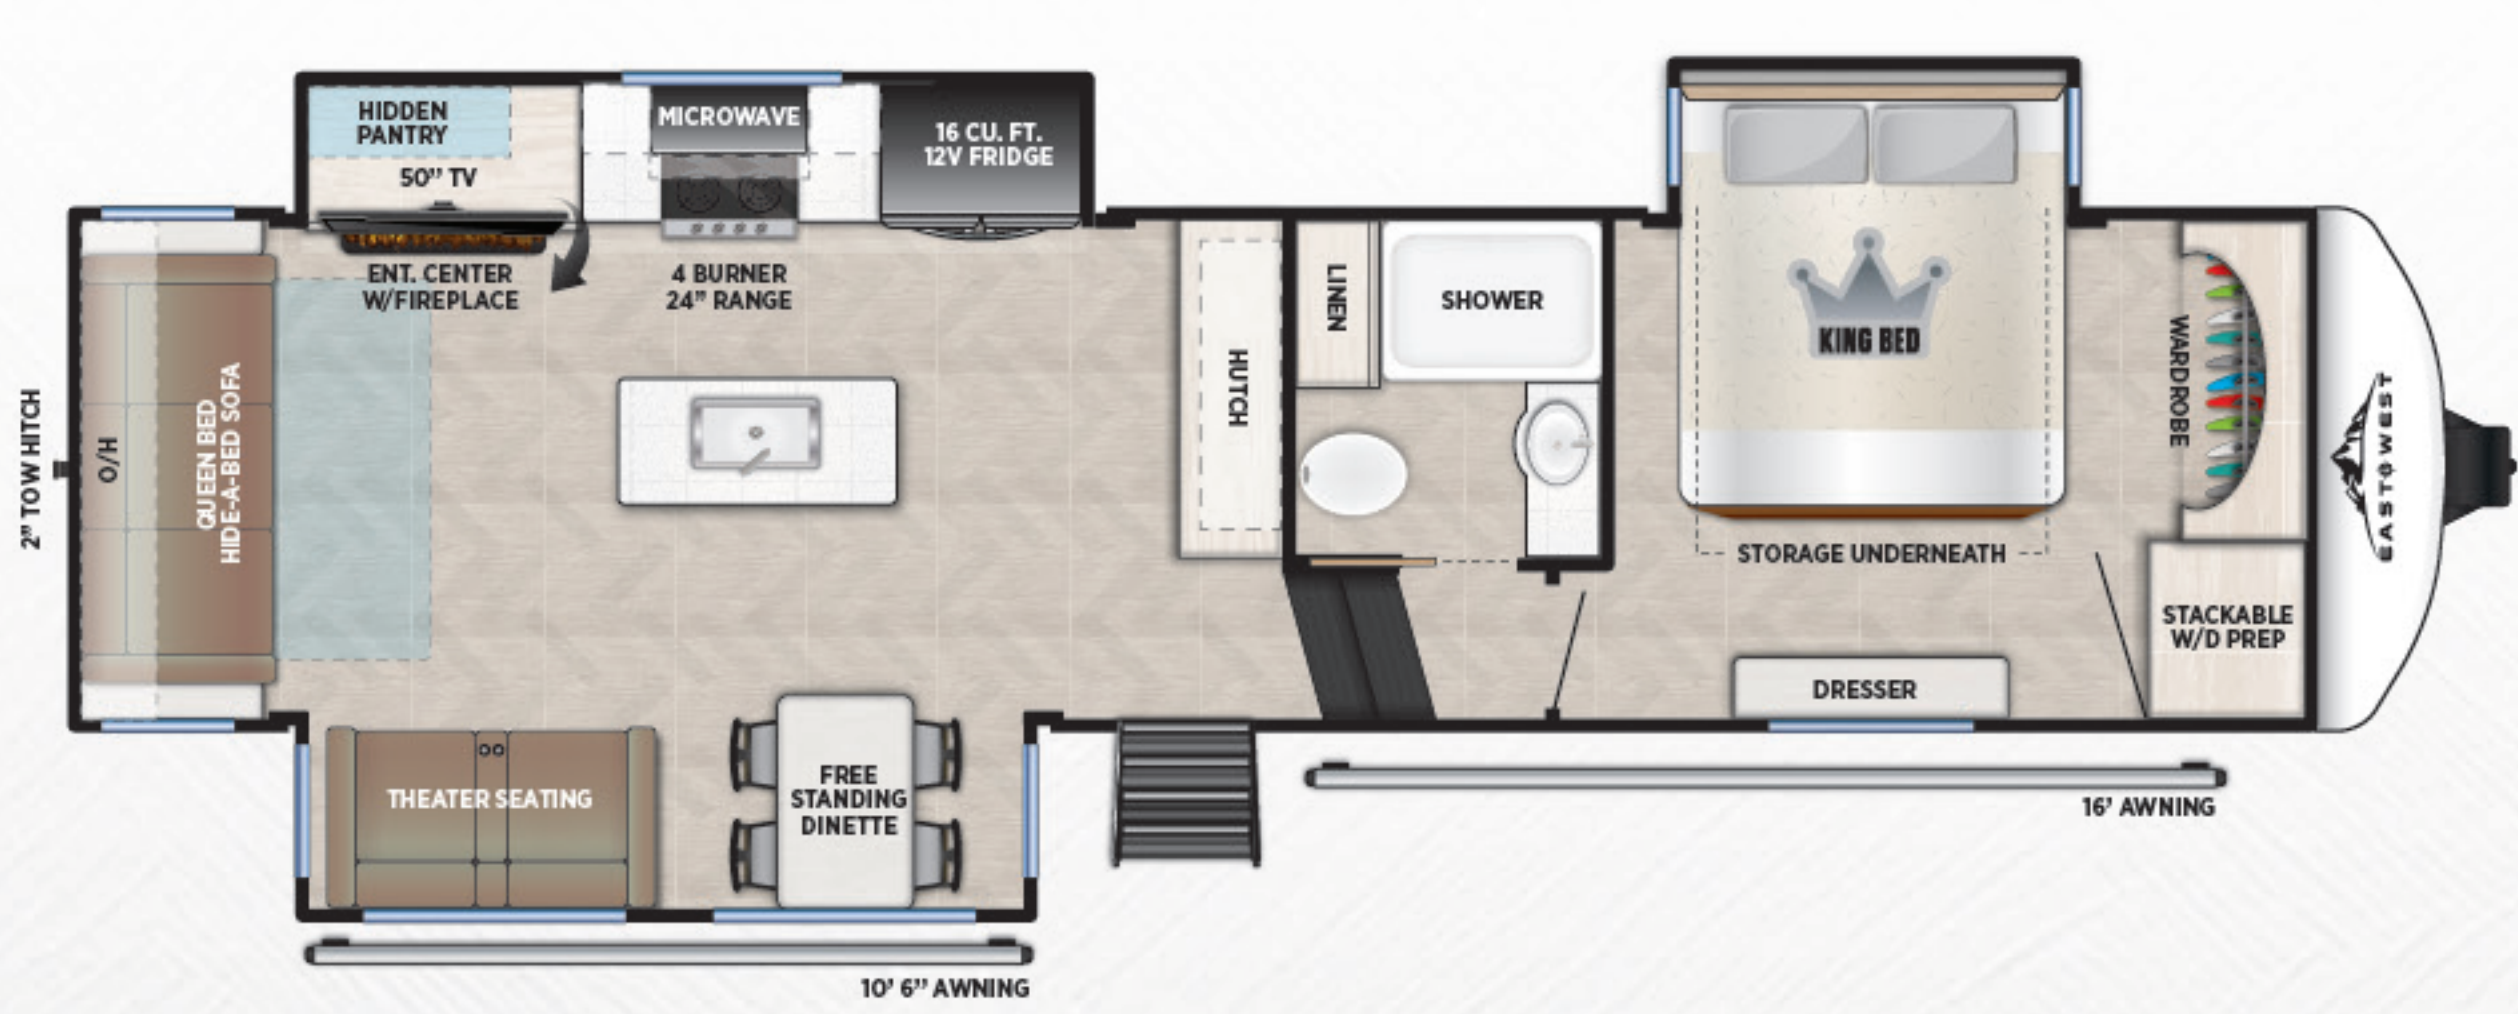

BLACKTHORN

FIFTH WHEELS

2990MK

UVW (lbs)	CCC	HITCH	LENGTH
10864	3316	2180	35' 0"

3750LK

UVW (lbs)	CCC	HITCH	LENGTH
12619	3501	2120	40' 10"

3820DSL

UVW (lbs)	CCC	HITCH	LENGTH
13439	2911	2350	41' 11"

3865FLR

UVW (lbs)	CCC	HITCH	LENGTH
12444	3876	2320	41' 11"

3880RBDB

UVW (lbs)	CCC	HITCH	LENGTH
13019	3201	2220	42' 1"

BLACKTHORN

HALF-TON FIFTH WHEELS

229RK			
UVW (lbs)	CCC	HITCH	LENGTH
7324	2621	1145	28' 1"

279BH			
UVW (lbs)	CCC	HITCH	LENGTH
8579	2941	1320	32' 11"