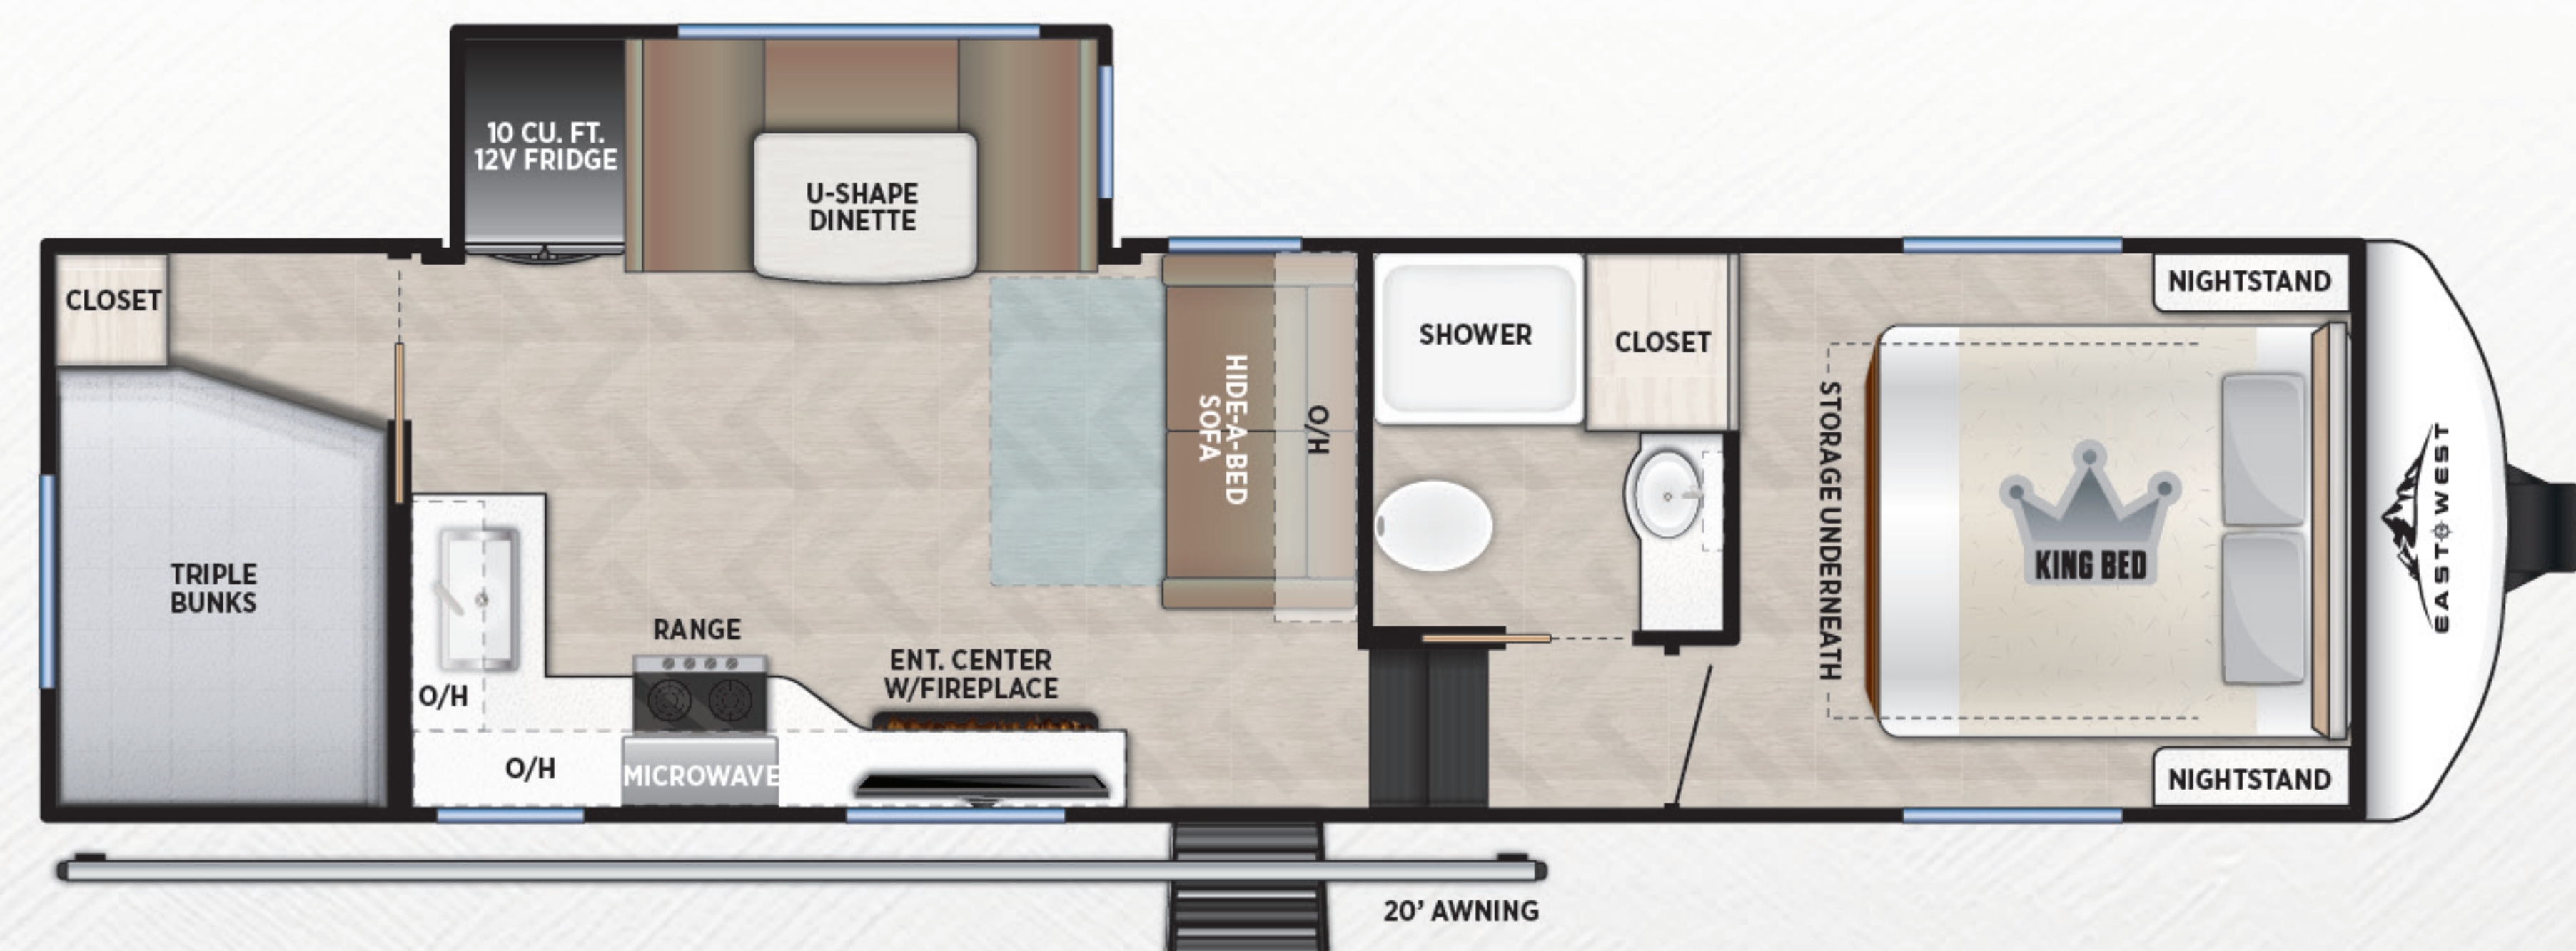

3865FLR

UVW (lbs)	CCC	HITCH	LENGTH
12444	3876	2320	41' 11"

3880RBDB

UVW (lbs)	CCC	HITCH	LENGTH
13019	3201	2220	42' 1"

BLACKTHORN

HALF-TON FIFTH WHEELS

229RK			
UVW (lbs)	CCC	HITCH	LENGTH
7324	2621	1145	28' 1"

279BH			
UVW (lbs)	CCC	HITCH	LENGTH
8579	2941	1320	32' 11"