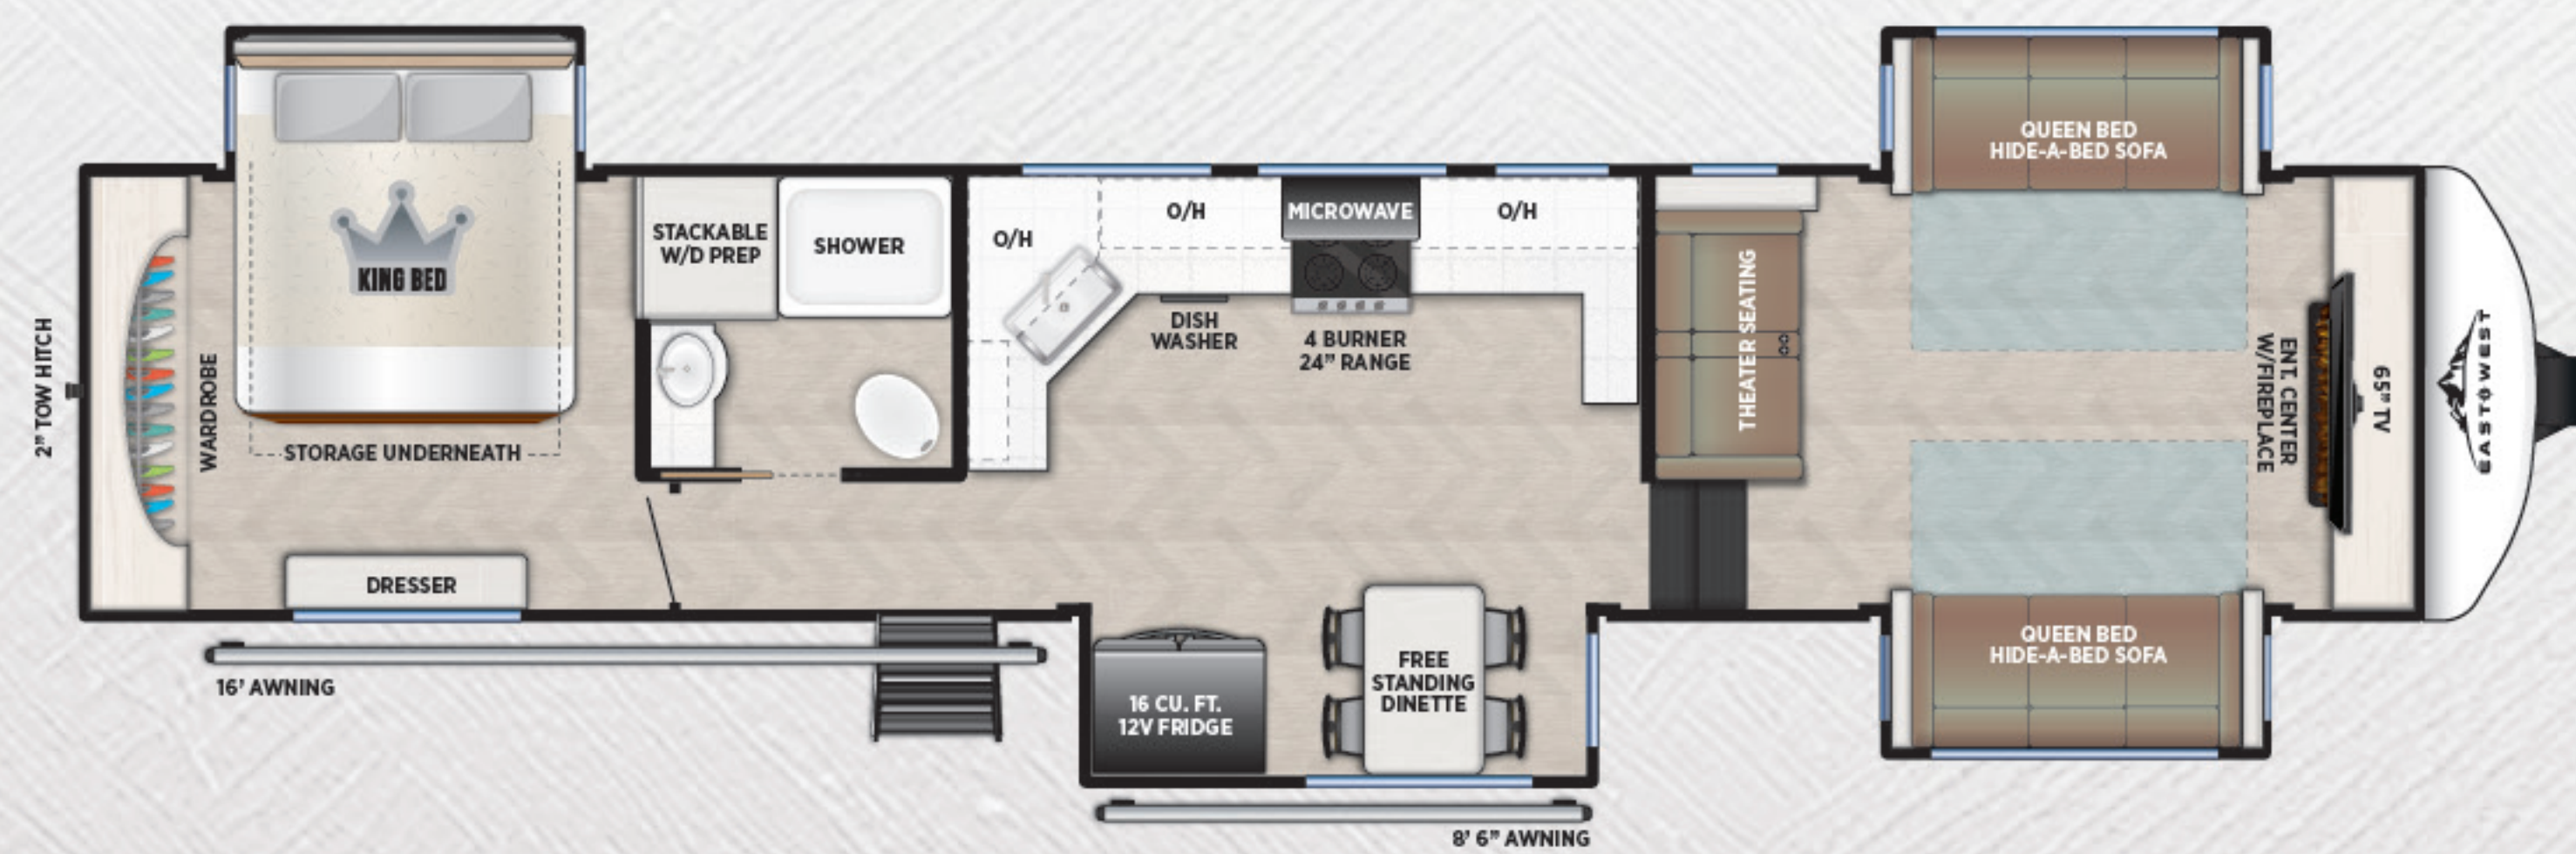

BLACKTHORN

FIFTH WHEELS

2990MK

UVW (lbs)	CCC	HITCH	LENGTH
10864	3316	2180	35' 0"

3750LK

UVW (lbs)	CCC	HITCH	LENGTH
12619	3501	2120	40' 10"

3820DSL

UVW (lbs)	CCC	HITCH	LENGTH
13439	2911	2350	41' 11"

3865FLR

UVW (lbs)	CCC	HITCH	LENGTH
12444	3876	2320	41' 11"

3880RBDB

UVW (lbs)	CCC	HITCH	LENGTH
13019	3201	2220	42' 1"

BLACKTHORN

HALF-TON FIFTH WHEELS

229RK			
UVW (lbs)	CCC	HITCH	LENGTH
7324	2621	1145	28' 1"

279BH			
UVW (lbs)	CCC	HITCH	LENGTH
8579	2941	1320	32' 11"