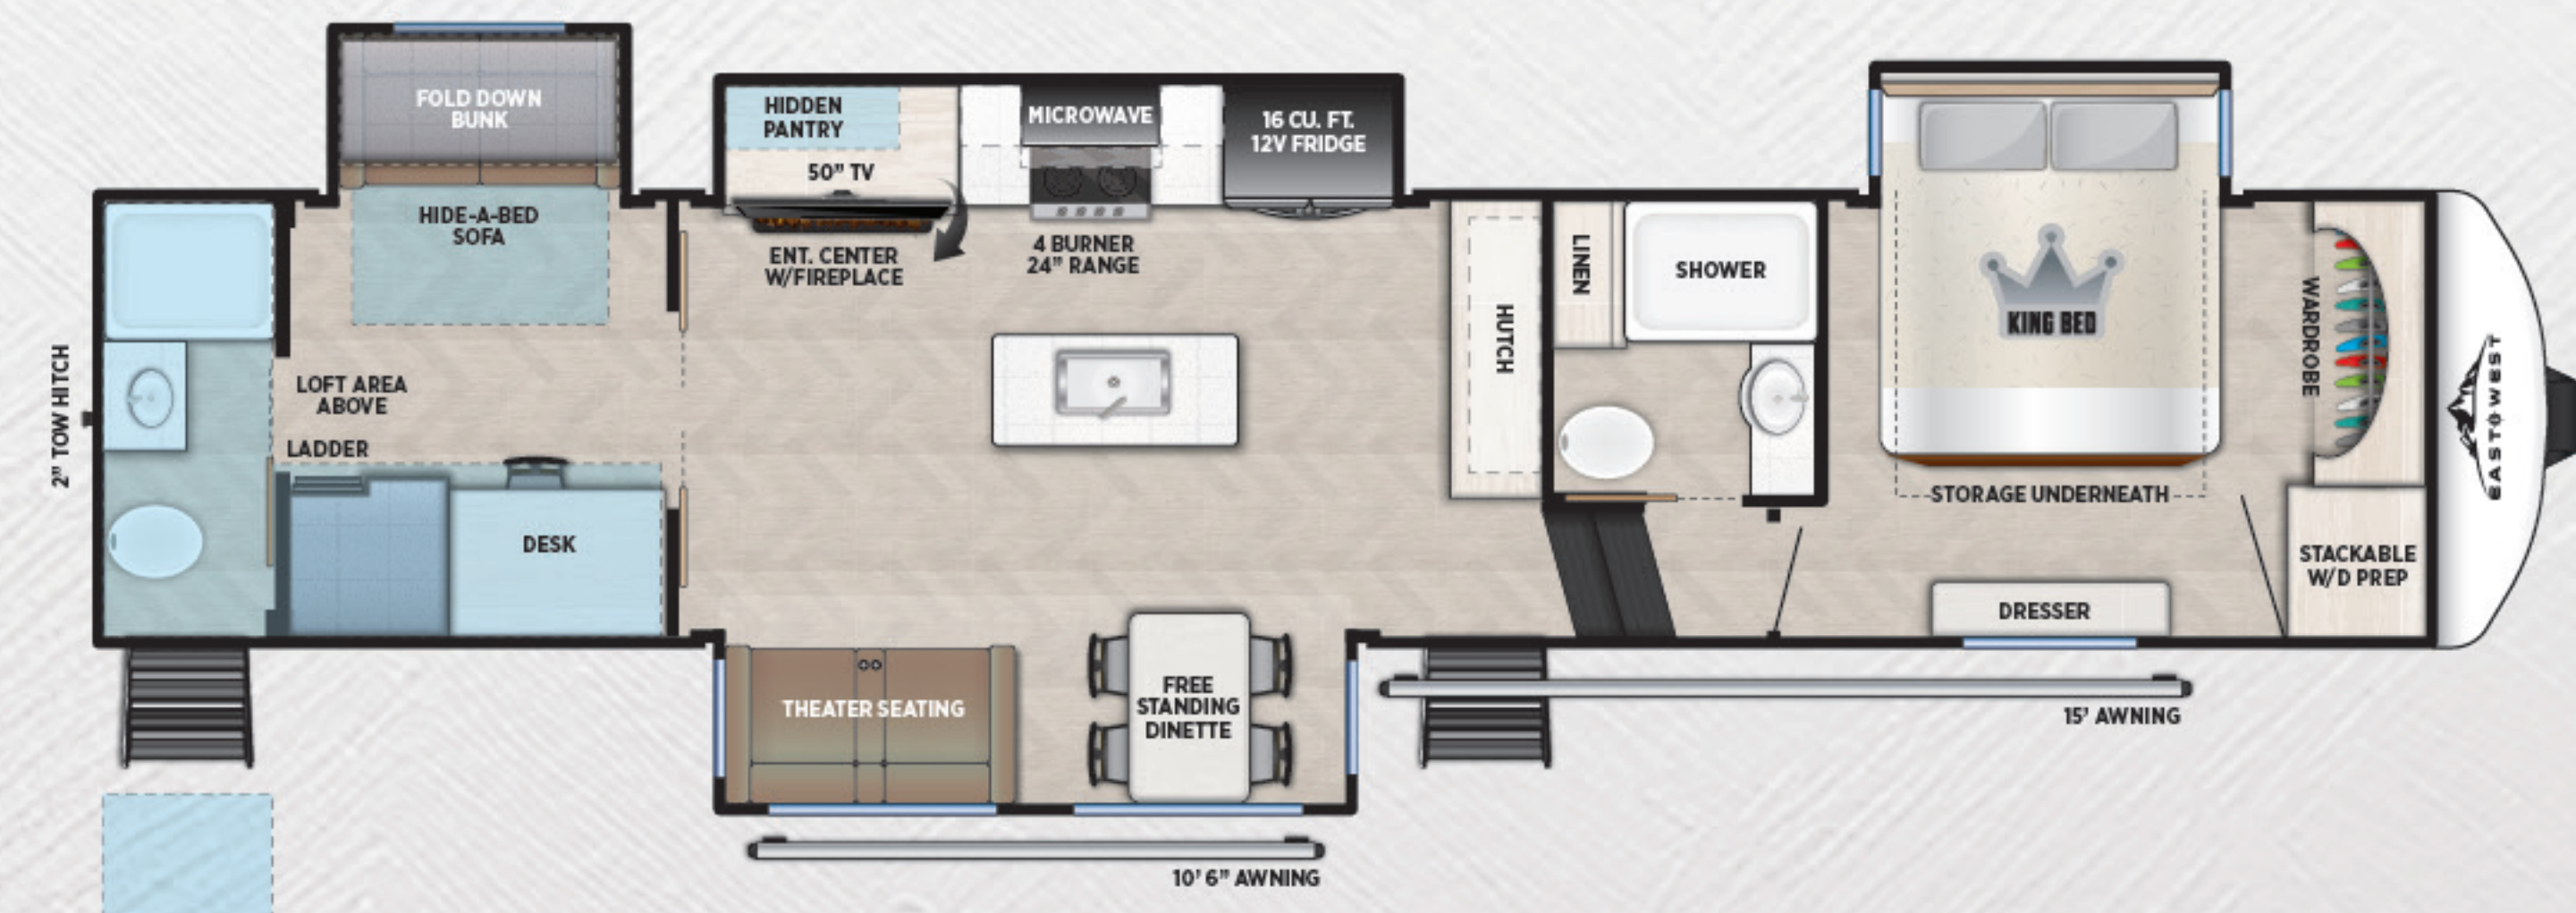

BLACKTHORN

FIFTH WHEELS

2990MK

UVW (lbs)	CCC	HITCH	LENGTH
10864	3316	2180	35' 0"

3750LK

UVW (lbs)	CCC	HITCH	LENGTH
12619	3501	2120	40' 10"

3820DSL

UVW (lbs)	CCC	HITCH	LENGTH
13439	2911	2350	41' 11"

3865FLR

UVW (lbs)	CCC	HITCH	LENGTH
12444	3876	2320	41' 11"

3880RBDB

UVW (lbs)	CCC	HITCH	LENGTH
13019	3201	2220	42' 1"

BLACKTHORN

HALF-TON FIFTH WHEELS

229RK			
UVW (lbs)	CCC	HITCH	LENGTH
7324	2621	1145	28' 1"

279BH			
UVW (lbs)	CCC	HITCH	LENGTH
8579	2941	1320	32' 11"