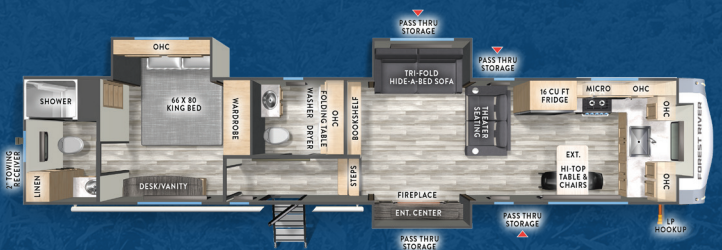

32LIVE LENGTH 36' 5" WIDTH 96" HEIGHT 13' 3" UVV 10,363 LB GVWR 13,500 LB HITCH 1,935 LB
CCC 3,137 LB AWNING 15' & 11' FRESH 60 GAL GRAY 38 GAL BLACK 38 GAL

33CHEF LENGTH 38' 3" WIDTH 96" HEIGHT 13' 3" UVV 10,558 LB GVWR 13,885 LB HITCH 1,885 LB
CCC 3,327 LB AWNING 15' & 11' FRESH 60 GAL GRAY 76 GAL BLACK 38 GAL

35CRIB LENGTH 42' 8" WIDTH 96" HEIGHT 13' 6" UVV 11,953 LB GVWR 14,305 LB HITCH 2,305 LB
CCC 2,352 LB AWNING 10' 6" & 14' FRESH 60 GAL GRAY 76 GAL BLACK 76 GAL

35FL LENGTH 43' 5" WIDTH 96" HEIGHT 13' 2" UVV 10,708 LB GVWR 14,115 LB HITCH 2,115 LB
CCC 3,407 LB AWNING 15' FRESH 60 GAL GRAY 76 GAL BLACK 38 GAL

36FUN LENGTH 42' 9" WIDTH 96" HEIGHT 13' 5" UVV 12,033 LB GVWR 14,095 LB HITCH 2,095 LB
CCC 2,062 LB AWNING 13' & 12' FRESH 60 GAL GRAY 76 GAL BLACK 76 GAL

36MB LENGTH 42' 7" WIDTH 96" HEIGHT 13' 2" UVV 11,537 LB GVWR 14,335 LB HITCH 2,335 LB
CCC 2,798 LB AWNING 19' & 11' FRESH 60 GAL GRAY 76 GAL BLACK 38 GAL

37GALLEY LENGTH 42' 9" WIDTH 96" HEIGHT 13' 5" UVV 11,123 LB GVWR 14,080 LB HITCH 2,080 LB
CCC 2,957 LB AWNING 19' FRESH 60 GAL GRAY 76 GAL BLACK 76 GAL

37PUB LENGTH 42' 9" WIDTH 96" HEIGHT 13' 5" UVV 10,873 LB GVWR 14,050 LB HITCH 2,050 LB
CCC 3,177 LB AWNING 19' FRESH 60 GAL GRAY 76 GAL BLACK 76 GAL