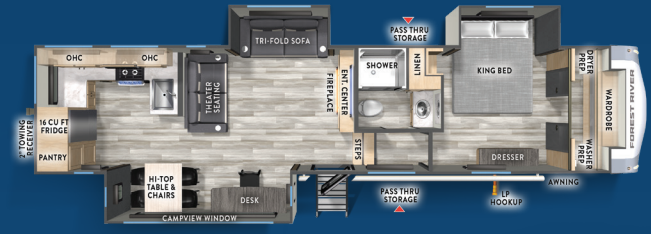

32LIVE LENGTH 36' 5" WIDTH 96" HEIGHT 13' 3" UVV 10,363 LB GVWR 13,500 LB HITCH 1,935 LB
CCC 3,137 LB AWNING 15' & 11' FRESH 60 GAL GRAY 38 GAL BLACK 38 GAL

33CHEF LENGTH 38' 3" WIDTH 96" HEIGHT 13' 3" UVV 10,558 LB GVWR 13,885 LB HITCH 1,885 LB
CCC 3,327 LB AWNING 15' & 11' FRESH 60 GAL GRAY 76 GAL BLACK 38 GAL

35CRIB LENGTH 42' 8" WIDTH 96" HEIGHT 13' 6" UVV 11,953 LB GVWR 14,305 LB HITCH 2,305 LB
CCC 2,352 LB AWNING 10' 6" & 14' FRESH 60 GAL GRAY 76 GAL BLACK 76 GAL

35FL LENGTH 43' 5" WIDTH 96" HEIGHT 13' 2" UVV 10,708 LB GVWR 14,115 LB HITCH 2,115 LB
CCC 3,407 LB AWNING 15' FRESH 60 GAL GRAY 76 GAL BLACK 38 GAL

36FUN LENGTH 42' 9" WIDTH 96" HEIGHT 13' 5" UVV 12,033 LB GVWR 14,095 LB HITCH 2,095 LB
CCC 2,062 LB AWNING 13' & 12' FRESH 60 GAL GRAY 76 GAL BLACK 76 GAL

36MB LENGTH 42' 7" WIDTH 96" HEIGHT 13' 2" UVV 11,537 LB GVWR 14,335 LB HITCH 2,335 LB
CCC 2,798 LB AWNING 19' & 11' FRESH 60 GAL GRAY 76 GAL BLACK 38 GAL

37GALLEY LENGTH 42' 9" WIDTH 96" HEIGHT 13' 5" UVV 11,123 LB GVWR 14,080 LB HITCH 2,080 LB
CCC 2,957 LB AWNING 19' FRESH 60 GAL GRAY 76 GAL BLACK 76 GAL

37PUB LENGTH 42' 9" WIDTH 96" HEIGHT 13' 5" UVV 10,873 LB GVWR 14,050 LB HITCH 2,050 LB
CCC 3,177 LB AWNING 19' FRESH 60 GAL GRAY 76 GAL BLACK 76 GAL