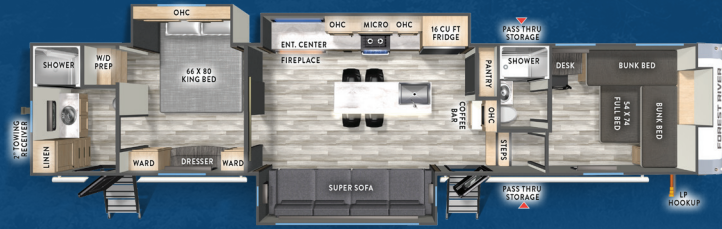

32LIVE LENGTH 36' 5" WIDTH 96" HEIGHT 13' 3" UVV 10,363 LB GVWR 13,500 LB HITCH 1,935 LB
CCC 3,137 LB AWNING 15' & 11' FRESH 60 GAL GRAY 38 GAL BLACK 38 GAL

33CHEF LENGTH 38' 3" WIDTH 96" HEIGHT 13' 3" UVV 10,558 LB GVWR 13,885 LB HITCH 1,885 LB
CCC 3,327 LB AWNING 15' & 11' FRESH 60 GAL GRAY 76 GAL BLACK 38 GAL

35CRIB LENGTH 42' 8" WIDTH 96" HEIGHT 13' 6" UVV 11,953 LB GVWR 14,305 LB HITCH 2,305 LB
CCC 2,352 LB AWNING 10' 6" & 14' FRESH 60 GAL GRAY 76 GAL BLACK 76 GAL

35FL LENGTH 43' 5" WIDTH 96" HEIGHT 13' 2" UVV 10,708 LB GVWR 14,115 LB HITCH 2,115 LB
CCC 3,407 LB AWNING 15' FRESH 60 GAL GRAY 76 GAL BLACK 38 GAL

36FUN LENGTH 42' 9" WIDTH 96" HEIGHT 13' 5" UVV 12,033 LB GVWR 14,095 LB HITCH 2,095 LB
CCC 2,062 LB AWNING 13' & 12' FRESH 60 GAL GRAY 76 GAL BLACK 76 GAL

36MB LENGTH 42' 7" WIDTH 96" HEIGHT 13' 2" UVV 11,537 LB GVWR 14,335 LB HITCH 2,335 LB
CCC 2,798 LB AWNING 19' & 11' FRESH 60 GAL GRAY 76 GAL BLACK 38 GAL

37GALLEY LENGTH 42' 9" WIDTH 96" HEIGHT 13' 5" UVV 11,123 LB GVWR 14,080 LB HITCH 2,080 LB
CCC 2,957 LB AWNING 19' FRESH 60 GAL GRAY 76 GAL BLACK 76 GAL

37PUB LENGTH 42' 9" WIDTH 96" HEIGHT 13' 5" UVV 10,873 LB GVWR 14,050 LB HITCH 2,050 LB
CCC 3,177 LB AWNING 19' FRESH 60 GAL GRAY 76 GAL BLACK 76 GAL