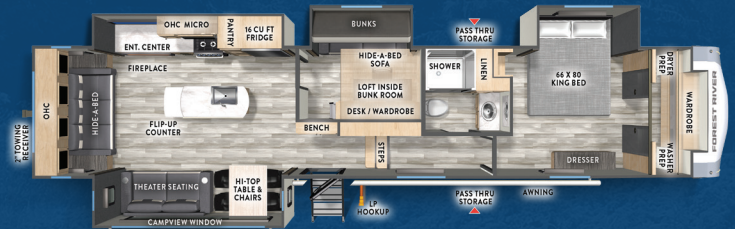

32LIVE LENGTH 36' 5" WIDTH 96" HEIGHT 13' 3" UVV 10,363 LB GVWR 13,500 LB HITCH 1,935 LB
CCC 3,137 LB AWNING 15' & 11' FRESH 60 GAL GRAY 38 GAL BLACK 38 GAL

33CHEF LENGTH 38' 3" WIDTH 96" HEIGHT 13' 3" UVV 10,558 LB GVWR 13,885 LB HITCH 1,885 LB
CCC 3,327 LB AWNING 15' & 11' FRESH 60 GAL GRAY 76 GAL BLACK 38 GAL

35CRIB LENGTH 42' 8" WIDTH 96" HEIGHT 13' 6" UVV 11,953 LB GVWR 14,305 LB HITCH 2,305 LB
CCC 2,352 LB AWNING 10' 6" & 14' FRESH 60 GAL GRAY 76 GAL BLACK 76 GAL

35FL LENGTH 43' 5" WIDTH 96" HEIGHT 13' 2" UVV 10,708 LB GVWR 14,115 LB HITCH 2,115 LB
CCC 3,407 LB AWNING 15' FRESH 60 GAL GRAY 76 GAL BLACK 38 GAL

36FUN LENGTH 42' 9" WIDTH 96" HEIGHT 13' 5" UVV 12,033 LB GVWR 14,095 LB HITCH 2,095 LB
CCC 2,062 LB AWNING 13' & 12' FRESH 60 GAL GRAY 76 GAL BLACK 76 GAL

36MB LENGTH 42' 7" WIDTH 96" HEIGHT 13' 2" UVV 11,537 LB GVWR 14,335 LB HITCH 2,335 LB
CCC 2,798 LB AWNING 19' & 11' FRESH 60 GAL GRAY 76 GAL BLACK 38 GAL

37GALLEY LENGTH 42' 9" WIDTH 96" HEIGHT 13' 5" UVV 11,123 LB GVWR 14,080 LB HITCH 2,080 LB
CCC 2,957 LB AWNING 19' FRESH 60 GAL GRAY 76 GAL BLACK 76 GAL

37PUB LENGTH 42' 9" WIDTH 96" HEIGHT 13' 5" UVV 10,873 LB GVWR 14,050 LB HITCH 2,050 LB
CCC 3,177 LB AWNING 19' FRESH 60 GAL GRAY 76 GAL BLACK 76 GAL